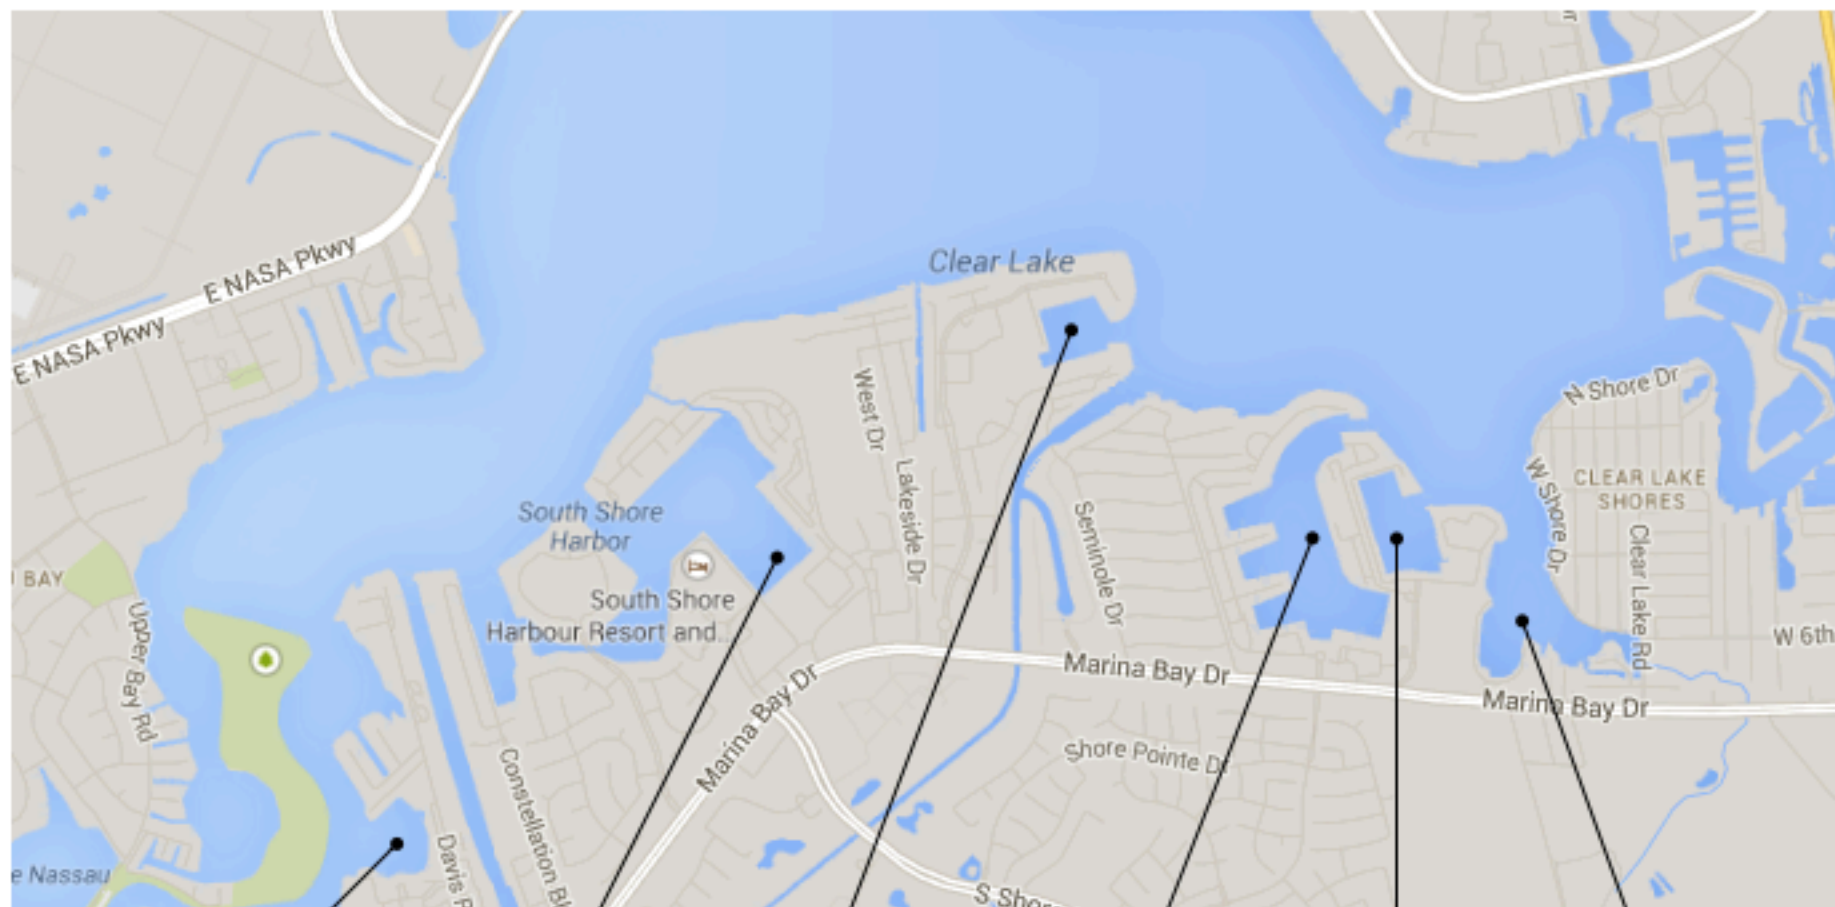

"The Marina District"

The Wharf* **South Shore** **Del Sol** **Waterford** **Watergate** **Legend Point**

* The Wharf was League City's first marina, is the furthest west and is generally considered, because of its location, the most protected.